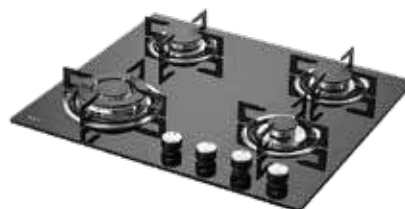

MRP : ₹ 29,490

ALBURY LX DHC 75 + ALN783

Combined MRP : ₹ 71,480 | Offer Price : ₹ 47,790

CHIMNEYS + BUILT-IN HOBS

+

MARINA DHC 60

- Hassle free Filter Less and Dry Heat Auto Clean Technology
- Front Black Glass panel with Soft Push Control
- Curved Tempered Glass
- Black Matte Finish
- Matt Black Vent and Oil Collector
- Multi-Dimensional Extraction System
- Energy Saving LED Lights
- Metal Blower + Metal Housing
- Copper Winding Motor
- Designed Max Airflow (upto): 1080 Nm³/h
- Size: 60cm