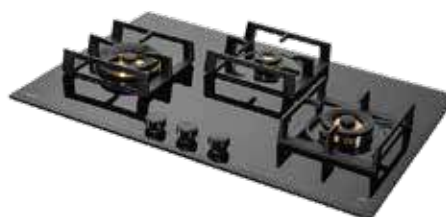

MRP : ₹ 39,990

ALNF 784

- 4 High Efficiency Heavy Duty Brass Burners with full FFD
- 2 Triple Ring Burner, 2 Dual Ring Burners
- Burners Coated in Black
- 8 Mm Thick Tempered Glass with Beveled Edges
- Matt Enameled Pan Support
- Designer Anti Slip Metal Knob
- Matt Black Drip Tray
- Auto Electric Ignition
- Size : 78cm

MRP : ₹ 39,990

NOBELO LX DHC 75 + ALNF 784

Combined MRP : ₹ 79,980 | Offer Price : ₹ 53,990

CHIMNEYS + BUILT-IN HOBS

+

OPEC TX DHC 70

- Dry Heat Auto Clean Technology
- Front Panel with Black Glass
- Curved Tempered Glass
- Touch Controls with Digital Display
- Energy Saving Frosted LED Lights
- Heavy Duty Baffle Filter
- Oil Collector
- Designed Air Flow (max): 1180 Nm³/h
- Size : 70cm

MRP : ₹ 26,990

MFBX 763

- 3 Burners Hob
- Full Brass Burners
- 1 Big Triple Ring Burner with FFD, 1 Small Triple Ring Burner, 1 Mini Dual Ring Burner
- 8mm Thick Black Tempered Glass Bevelled
- Brass Burner Caps Coated In Black + Brass Flame Spreader
- Heavy Duty Cast Iron Pan Support Customized for India Cooking
- With Legs
- Square Drip Tray (Black Shiny Finish)
- Auto Electric Ignition
- Size : 76cm