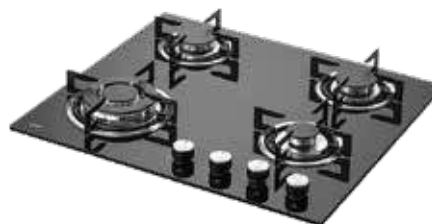

BASE LX 60 BLK

- Aluminum Filter
- Matt Black Finish
- Soft Push Controls
- Normal Light
- Designed Max Air Flow : 700 Nm3/h
- Size : 60cm

MRP : ₹ 10,990

NE 4B 60 GF

- 4 Gas Burner with 1 Triple Ring Burner
- Black Tempered Glass (8mm Thick)
- Auto Electric Ignition
- Enamelled Matt Finish
- Easy Grip Knobs
- Size 60 cm

MRP : ₹ 18,990

BASE LX 60 BL + NE 4B 60 GF

Combined MRP : ₹ 29,980 | Offer Price : ₹ 21,390