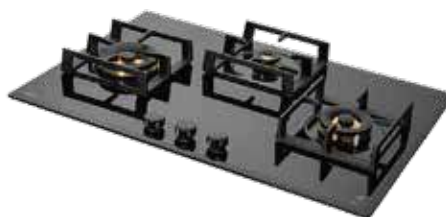

VASCO DHC 75

- Hassle free Filter Less and Dry Heat Auto Clean Technology
- Thermostatic Touch Control Panel with 3 Speed Gesture Motion
- Matt Black Finish
- Black Metal Oil Collector
- Motor with Copper Winding
- Black Glass Clad Hood with LED Insignia
- Front Panel with Black Glass
- Energy Saving LED Light
- Metal Blower + Metal Housing
- Designed Air Flow (max): 1250 Nm³/h
- Size: 75 cm

MRP : ₹ 33,990

MFBX 763

- 3 Burners Hob
- Full Brass Burners
- 1 Big Triple Ring Burner with FFD, 1 Small Triple Ring Burner, 1 Mini Dual Ring Burner
- 8mm Thick Black Tempered Glass Bevelled
- Brass Burner Caps Coated In Black + Brass Flame Spreader
- Heavy Duty Cast Iron Pan Support Customized for India Cooking
- With Legs
- Square Drip Tray (Black Shiny Finish)
- Auto Electric Ignition
- Size : 76cm

MRP : ₹ 35,990

VASCO DHC 75 + MFBX 763

Combined MRP : ₹ 69,980 | Offer Price : ₹ 44,990