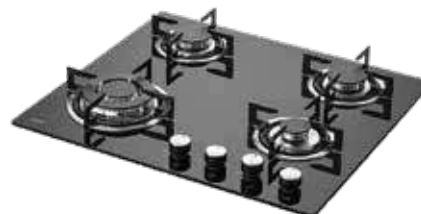

MRP : ₹ 24,990

FLO LX BF 60 + HBR 604 A

Combined MRP : ₹ 43,980 | Offer Price : ₹ 28,790

CHIMNEYS + BUILT-IN HOBS

+

MEL LX BF 60

- Heavy Duty Baffle Filter
- Black Matt Finish
- Three Speed Push Controls
- Motor with Copper Winding
- LED Light
- Air Outlet : 150 mm
- Noise Level : 62 dBA (max)
- Designed Max Airflow – 1025 Nm3/h
- Size : 60cm